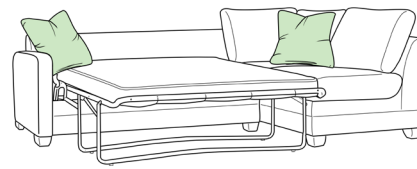

LHF Corner Group  
(Also available RHF)

Width: 270cm  
Depth: 175cm  
Height: 93cm

LHF Corner Group Sofa Bed  
(Also available RHF)

Width: 270cm  
Depth: 175cm (266cm when pulled out)  
Height: 93cm

LHF 1 Arm Large Sofa Bed  
(Also available RHF)