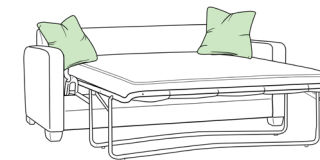

Corner Box

Width: 96cm  
Depth: 96cm  
Height: 93cm

Armless Unit

Width: 92cm  
Depth: 96cm  
Height: 93cm

Large Sofa

Width: 189cm  
Depth: 96cm  
Height: 93cm

Large Sofa Bed

Width: 189cm  
Depth: 96cm (266cm when pulled out)  
Height: 93cm

Small Sofa

Width: 169cm  
Depth: 96cm  
Height: 93cm

Small Sofa Bed

Width: 169cm  
Depth: 96cm (266cm when pulled out)  
Height: 93cm

Snuggler

Width: 129cm  
Depth: 96cm  
Height: 93cm

Snuggler Sofa Bed

Width: 129cm  
Depth: 96cm (266cm when pulled out)  
Height: 93cm