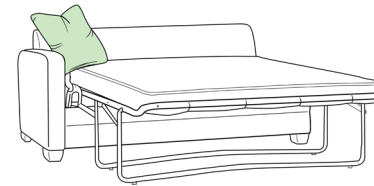

LHF Corner Group  
(Also available RHF)

Width: 270cm  
Depth: 175cm  
Height: 93cm

LHF Corner Group Sofa Bed  
(Also available RHF)

Width: 270cm  
Depth: 175cm (266cm when pulled out)  
Height: 93cm

LHF 1 Arm Large Sofa Bed  
(Also available RHF)