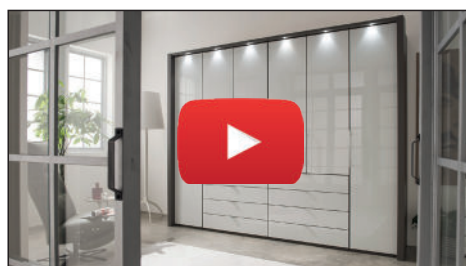

RANGE OVERVIEW

- Bi-fold wardrobes with panoramic opening
- Various wardrobe widths from 50cm to 400cm available
- 2 wardrobe heights: 216 and 236 cm
- Wardrobe fronts either in carcass colour or different glass colours, options to include parsol-bronze mirror doors
- Wardrobe available either with or without drawers
- Doors open up to 95°
- Metal handles
- HDF back walls with 4 metal back wall holders per compartment
- 22mm shelves on metal shelf supports, carry up to 20kg
- Metal hanging rails on metal supports, carry up to 60kg
- All fittings are made metal fittings
- Extended and walk-in corner wardrobes available
- Passepartout frames and cornices available with or without LED lights

- Beds available in different size and different headboard options
- 2 bed side heights: 43 and 48 cm (comfort height)
- Large underbed drawers

- Wide range of occasional furniture available
- Maximum comfort by delivery of pre-assembled occasional furniture
- LED lights upon request

Product video:

furn plan