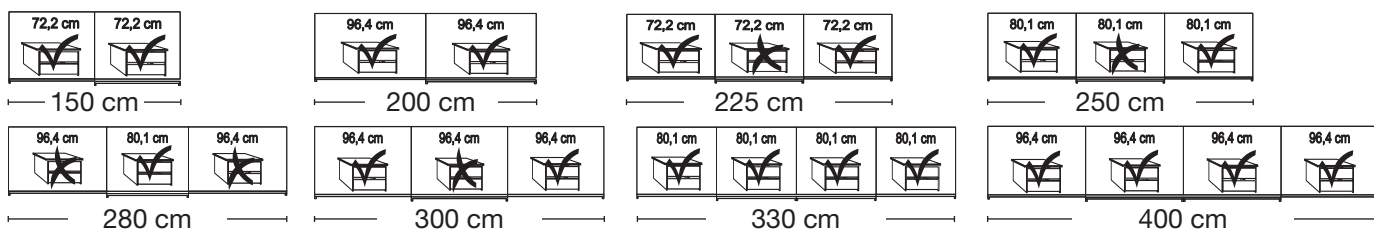

RETAIL PRICE LIST

valid

01.03.2023-31.08.2023

Sliding-door wardrobes, Height 217 cm
 without cornice, handle ledges in chrome
Interior:

2 adjustable shelves, 1 clothes rail

Description	Width in cm	Plain front		Front with 2 panels		Front with 4 panels		
		Art. no.	GBP	Art. no.	GBP	Art. no.	GBP	
 Art. no. 100	Wooden doors in carcass colour							
	2 doors	150	100	801,-	108	818,-	116	837,-
	2 doors	200	101	865,-	109	879,-	117	902,-
	3 doors	225	102	1084,-	110	1095,-	118	1123,-
	3 doors	250	103	1126,-	111	1134,-	119	1162,-
	3 doors	280	104	1190,-	112	1204,-	120	1226,-
	3 doors	300	105	1207,-	113	1215,-	121	1240,-
- with synchronous opening	4 doors	330	106	1571,-	114	1576,-	122	1607,-
	4 doors	400	107	1672,-	115	1686,-	123	1711,-

Plinth partition

Sales
Promotion**Miami 2.**

Independent / non HDI

RETAIL PRICE LIST

valid

01.03.2023-31.08.2023

Sliding-door wardrobes, Height 217 cm
 without cornice, handle ledges in chrome

Interior: