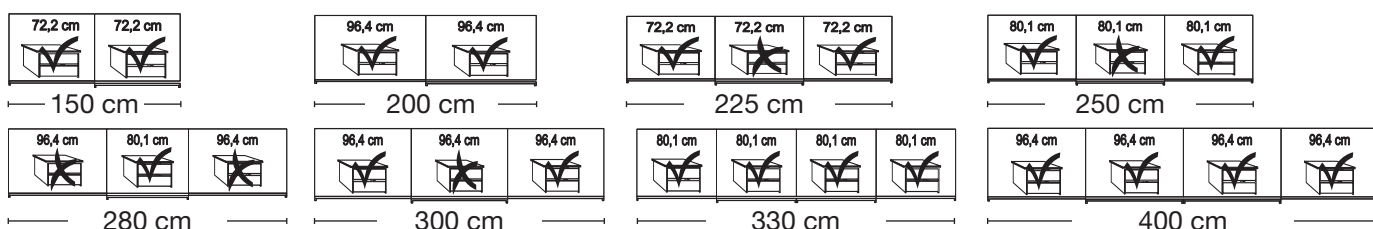

Sliding-door wardrobes, Height 236 cm
without cornice, handle ledges in chrome

Interior:

2 adjustable shelves, 1 clothes rail

Description	Width in cm	Plain front		Front with 2 panels		Front with 4 panels		
		Art. no.	GBP	Art. no.	GBP	Art. no.	GBP	
  Art. no. 473	Wooden doors in carcase colour, Glass doors in white							
	2 doors 1 glass door left	150	472	963,-	490	974,-	508	1000,-
	2 doors 1 glass door right	150	473	963,-	491	974,-	509	1000,-
  Art. no. 498	2 doors 2 glass doors	150	474	1070,-	492	1078,-	510	1100,-
	2 doors 1 glass door left	200	475	1044,-	493	1056,-	511	1078,-
	2 doors 1 glass door right	200	476	1044,-	494	1056,-	512	1078,-
	2 doors 2 glass doors	200	477	1271,-	495	1280,-	513	1305,-
	3 doors 1 centre glass door	225	478	1327,-	496	1338,-	514	1366,-
	3 doors 3 glass doors	225	479	1571,-	497	1576,-	515	1607,-
  Art. no. 525	3 doors 1 centre glass door	250	480	1389,-	498	1403,-	516	1422,-
	3 doors 3 glass doors	250	481	1672,-	499	1686,-	517	1711,-
	3 doors 1 centre glass door	280	482	1448,-	500	1456,-	518	1484,-
	3 doors 3 glass doors	280	483	1730,-	501	1742,-	519	1764,-
	3 doors 1 centre glass door	300	484	1512,-	502	1523,-	520	1548,-
	3 doors 3 glass doors	300	485	1831,-	503	1848,-	521	1868,-
- with synchronous opening	4 doors 2 centre glass doors	330	486	1957,-	504	1966,-	522	1991,-
	4 doors 4 glass doors	330	487	2442,-	505	2447,-	523	2475,-
	4 doors 2 centre glass doors	400	488	2128,-	506	2142,-	524	2167,-
	4 doors 4 glass doors	400	489	2481,-	507	2489,-	525	2514,-

Plinth partition