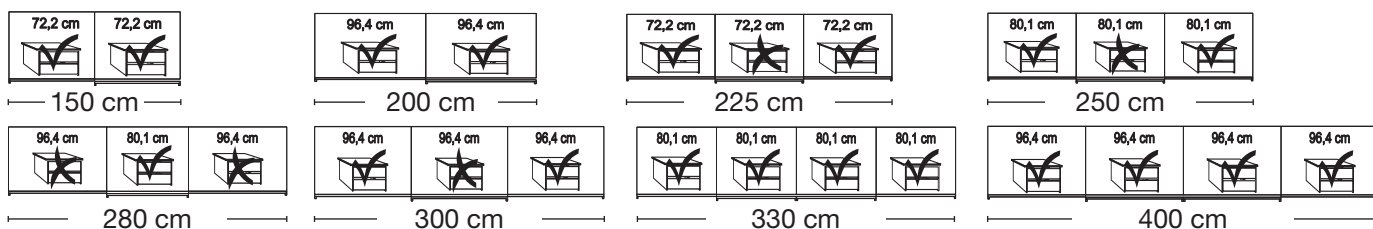

Sliding-door wardrobes, Height 217 cm
without cornice, handle ledges in chrome

Interior:

2 adjustable shelves, 1 clothes rail

Description	Width in cm	Plain front		Front with 2 panels		Front with 4 panels		
		Art. no.	GBP	Art. no.	GBP	Art. no.	GBP	
  Art. no. A02	Wooden doors in carcass colour, Glass doors in pebble grey							
	2 doors 1 glass door left	150	A01	963,-	A19	974,-	A37	1000,-
	2 doors 1 glass door right	150	A02	963,-	A20	974,-	A38	1000,-
  Art. no. A25	2 doors 2 glass doors	150	A03	1070,-	A21	1078,-	A39	1100,-
	2 doors 1 glass door left	200	A04	1044,-	A22	1056,-	A40	1078,-
	2 doors 1 glass door right	200	A05	1044,-	A23	1056,-	A41	1078,-
  Art. no. A54	2 doors 2 glass doors	200	A06	1271,-	A24	1280,-	A42	1305,-
	3 doors 1 centre glass door	225	A07	1327,-	A25	1338,-	A43	1366,-
	3 doors 3 glass doors	225	A08	1571,-	A26	1576,-	A44	1607,-
	3 doors 1 centre glass door	250	A09	1389,-	A27	1403,-	A45	1422,-
	3 doors 3 glass doors	250	A10	1672,-	A28	1686,-	A46	1711,-
	3 doors 1 centre glass door	280	A11	1448,-	A29	1456,-	A47	1484,-
	3 doors 3 glass doors	280	A12	1730,-	A30	1742,-	A48	1764,-
	3 doors 1 centre glass door	300	A13	1512,-	A31	1523,-	A49	1548,-
	3 doors 3 glass doors	300	A14	1831,-	A32	1848,-	A50	1868,-
	4 doors 2 centre glass doors	330	A15	1957,-	A33	1966,-	A51	1991,-
4 doors 4 glass doors	330	A16	2442,-	A34	2447,-	A52	2475,-	
4 doors 2 centre glass doors	400	A17	2128,-	A35	2142,-	A53	2167,-	
4 doors 4 glass doors	400	A18	2481,-	A36	2489,-	A54	2514,-	

Plinth partition