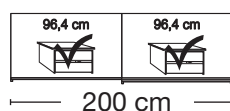

Plinth partition

Sales
Promotion**Miami plus.**

Independent / non HDI

RETAIL PRICE LIST

valid

01.03.2023-31.08.2023

**Sliding-door wardrobes, Height 217 cm
without cornice, handle ledges in chrome****Interior:**

Plinth partition

Sliding-door wardrobes, Height 217 cm without cornice, handle ledges in chrome

Interior:
2 adjustable shelves, 1 clothes rail

Description	Dimensions cm			Front plain		Front 4 panels	
	W	H	D	Art. no.	GBP	Art. no.	GBP
 <p>Glass doors in white and crystal mirrored doors</p> <p>2 doors 1 mirrored door left</p> <p>2 doors 1 mirrored door right</p> <p>2 doors 1 mirrored door left</p> <p>2 doors 1 mirrored door right</p>	150	217	67	276	1002,-	255	1022,-
	150	217	67	277	1002,-	256	1022,-
	200	217	67	278	1070,-	257	1084,-
	200	217	67	279	1070,-	258	1084,-
 <p>3 doors 1 centred mirrored door</p> <p>3 doors 1 centred mirrored door</p> <p>3 doors 1 centred mirrored door</p> <p>3 doors 1 centred mirrored door</p>	225	217	67	280	1442,-	259	1476,-
	250	217	67	281	1551,-	260	1585,-
	280	217	67	282	1607,-	261	1638,-
	300	217	67	283	1691,-	262	1722,-
							