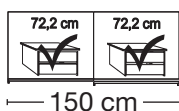

Plinth partition

Sales
Promotion**Miami plus.**

Independent / non HDI

RETAIL PRICE LIST

valid

01.03.2023-31.08.2023

**Sliding-door wardrobes, Height 217 cm
without cornice, handle ledges in chrome****Interior:**

Plinth partition

Sliding-door wardrobes, Height 217 cm without cornice, handle ledges in chrome

Interior:
2 adjustable shelves, 1 clothes rail

Description	Dimensions cm			Front plain		Front 4 panels	
	W	H	D	Art. no.	GBP	Art. no.	GBP
 <p>Glass doors in white and crystal mirrored doors</p> <p>2 doors 1 mirrored door left</p> <p>2 doors 1 mirrored door right</p> <p>2 doors 1 mirrored door left</p> <p>2 doors 1 mirrored door right</p>	150	217	67	276	1002,-	255	1022,-
	150	217	67	277	1002,-	256	1022,-
	200	217	67	278	1070,-	257	1084,-
	200	217	67	279	1070,-	258	1084,-
 <p>3 doors 1 centred mirrored door</p> <p>3 doors 1 centred mirrored door</p> <p>3 doors 1 centred mirrored door</p> <p>3 doors 1 centred mirrored door</p>	225	217	67	280	1442,-	259	1476,-
	250	217	67	281	1551,-	260	1585,-
	280	217	67	282	1607,-	261	1638,-
	300	217	67	283	1691,-	262	1722,-
							