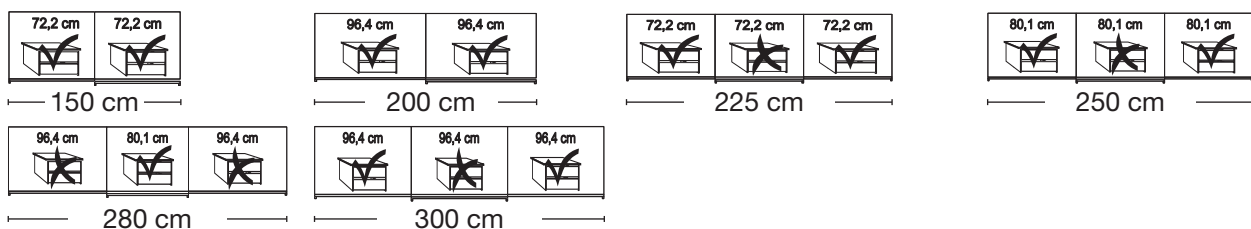

Sales
Promotion

Miami plus.

Independent / non HDI

RETAIL PRICE LIST

valid

01.03.2023-31.08.2023

Sliding-door wardrobes, Height 217 cm
without cornice, handle ledges in chrome

Interior:

2 adjustable shelves, 1 clothes rail

Description	Dimensions cm			Front plain		Front 4 panels			
	W	H	D	Art. no.	GBP	Art. no.	GBP		
Glass doors in pebble grey and crystal mirrored doors	2 doors	1 mirrored door left	150	217	67	513	1002,-	301	1022,-
	2 doors	1 mirrored door right	150	217	67	514	1002,-	302	1022,-
	2 doors	1 mirrored door left	200	217	67	515	1070,-	303	1084,-
	2 doors	1 mirrored door right	200	217	67	516	1070,-	304	1084,-
	3 doors	1 centred mirrored door	225	217	67	517	1442,-	305	1476,-
	3 doors	1 centred mirrored door	250	217	67	518	1551,-	306	1585,-
	3 doors	1 centred mirrored door	280	217	67	519	1607,-	307	1638,-
	3 doors	1 centred mirrored door	300	217	67	520	1691,-	308	1722,-

No trims on mirrors !

Plinth partition