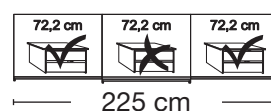

Plinth partition

Sales
Promotion**Miami plus.**

Independent / non HDI

RETAIL PRICE LIST

valid

01.03.2023-31.08.2023

**Sliding-door wardrobes, Height 217 cm
without cornice, handle ledges in chrome****Interior:**

Plinth partition

Sliding-door wardrobes, Height 217 cm without cornice, handle ledges in chrome

Interior:
2 adjustable shelves, 1 clothes rail

Description	Dimensions cm			Front plain		Front 4 panels	
	W	H	D	Art. no.	GBP	Art. no.	GBP
 <p>Glass doors in white and crystal mirrored doors</p> <p>2 doors 1 mirrored door left</p> <p>2 doors 1 mirrored door right</p> <p>2 doors 1 mirrored door left</p> <p>2 doors 1 mirrored door right</p>	150	217	67	276	1002,-	255	1022,-
	150	217	67	277	1002,-	256	1022,-
	200	217	67	278	1070,-	257	1084,-
	200	217	67	279	1070,-	258	1084,-
 <p>3 doors 1 centred mirrored door</p> <p>3 doors 1 centred mirrored door</p> <p>3 doors 1 centred mirrored door</p> <p>3 doors 1 centred mirrored door</p>	225	217	67	280	1442,-	259	1476,-
	250	217	67	281	1551,-	260	1585,-
	280	217	67	282	1607,-	261	1638,-
	300	217	67	283	1691,-	262	1722,-
							