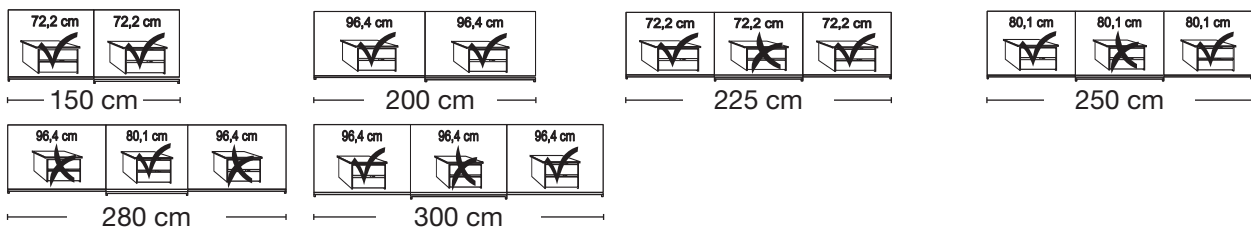

Designs:

Handles in chrome

Designs:

Handles in slate

Sliding-door wardrobes, Height 217 cm
without cornice, handle ledges in chrome

Interior:
2 adjustable shelves, 1 clothes rail

Description	Dimensions cm			Front plain		Front 4 panels	
	W	H	D	Art. no.	GBP	Art. no.	GBP
 <p>Wooden doors in carcass colour</p> <p>2 doors</p> <p>2 doors</p> <p>3 doors</p> <p>3 doors</p> <p>3 doors</p> <p>3 doors</p> <p>Art. no. 100</p>	150	217	67	100	801,-	166	834,-
	200	217	67	101	868,-	167	902,-
	225	217	67	102	1084,-	168	1134,-
	250	217	67	103	1123,-	169	1173,-
	280	217	67	104	1190,-	170	1240,-
	300	217	67	105	1207,-	171	1257,-
	 <p>Art. no. 169</p>						

Plinth partition

Sales Promotion

Miami plus.

Independent / non HDI

RETAIL PRICE LIST

valid

01.03.2023-31.08.2023

Sliding-door wardrobes, Height 217 cm without cornice, handle ledges in chrome

Interior:
2 adjustable shelves, 1 clothes rail

Description	Dimensions cm			Front plain		Front 4 panels			
	W	H	D	Art. no.	GBP	Art. no.	GBP		
 <p>Wooden and mirrored doors</p>	2 doors	1 mirrored door left	150	217	67	124	904,-	172	924,-
	2 doors	1 mirrored door right	150	217	67	125	904,-	173	924,-
	2 doors	2 mirrored doors	150	217	67	126	1002,-	174	1002,-
	2 doors	1 mirrored door left	200	217	67	127	963,-	175	980,-
	2 doors	1 mirrored door right	200	217	67	128	963,-	176	980,-
	2 doors	2 mirrored doors	200	217	67	129	1070,-	177	1070,-
	3 doors	1 centred mirrored door	225	217	67	130	1207,-	178	1240,-
	3 doors	3 mirrored doors	225	217	67	131	1442,-	179	1442,-
	3 doors	1 centred mirrored door	250	217	67	132	1271,-	180	1305,-
	3 doors	3 mirrored doors	250	217	67	133	1551,-	181	1551,-
	3 doors	1 centred mirrored door	280	217	67	134	1327,-	182	1364,-
	3 doors	3 mirrored doors	280	217	67	135	1607,-	183	1607,-
	3 doors	1 centred mirrored door	300	217	67	136	1369,-	184	1403,-
3 doors	3 mirrored doors	300	217	67	137	1691,-	185	1691,-	