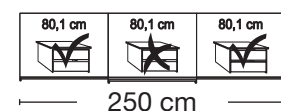

Plinth partition

Sales
Promotion**Miami plus.**

Independent / non HDI

RETAIL PRICE LIST

valid

01.03.2023-31.08.2023

**Sliding-door wardrobes, Height 217 cm
without cornice, handle ledges in chrome****Interior:**

Plinth partition

Sliding-door wardrobes, Height 217 cm without cornice, handle ledges in chrome

Interior:
2 adjustable shelves, 1 clothes rail

Description	Dimensions cm			Front plain		Front 4 panels	
	W	H	D	Art. no.	GBP	Art. no.	GBP
 <p>Glass doors in white and crystal mirrored doors</p> <p>2 doors 1 mirrored door left</p> <p>2 doors 1 mirrored door right</p> <p>2 doors 1 mirrored door left</p> <p>2 doors 1 mirrored door right</p>	150	217	67	276	1002,-	255	1022,-
	150	217	67	277	1002,-	256	1022,-
	200	217	67	278	1070,-	257	1084,-
	200	217	67	279	1070,-	258	1084,-
 <p>3 doors 1 centred mirrored door</p> <p>3 doors 1 centred mirrored door</p> <p>3 doors 1 centred mirrored door</p> <p>3 doors 1 centred mirrored door</p>	225	217	67	280	1442,-	259	1476,-
	250	217	67	281	1551,-	260	1585,-
	280	217	67	282	1607,-	261	1638,-
	300	217	67	283	1691,-	262	1722,-
							