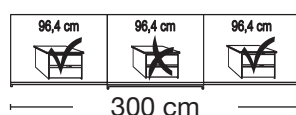

Plinth partition

Sales
Promotion**Miami plus.**

Independent / non HDI

RETAIL PRICE LIST

valid

01.03.2023-31.08.2023

**Sliding-door wardrobes, Height 217 cm
without cornice, handle ledges in chrome****Interior:**

Plinth partition

Sliding-door wardrobes, Height 217 cm without cornice, handle ledges in chrome

Interior:
2 adjustable shelves, 1 clothes rail

Description	Dimensions cm			Front plain		Front 4 panels	
	W	H	D	Art. no.	GBP	Art. no.	GBP
 <p>Glass doors in white and crystal mirrored doors</p> <p>2 doors 1 mirrored door left</p> <p>2 doors 1 mirrored door right</p> <p>2 doors 1 mirrored door left</p> <p>2 doors 1 mirrored door right</p>	150	217	67	276	1002,-	255	1022,-
	150	217	67	277	1002,-	256	1022,-
	200	217	67	278	1070,-	257	1084,-
	200	217	67	279	1070,-	258	1084,-
 <p>3 doors 1 centred mirrored door</p> <p>3 doors 1 centred mirrored door</p> <p>3 doors 1 centred mirrored door</p> <p>3 doors 1 centred mirrored door</p>	225	217	67	280	1442,-	259	1476,-
	250	217	67	281	1551,-	260	1585,-
	280	217	67	282	1607,-	261	1638,-
	300	217	67	283	1691,-	262	1722,-
							