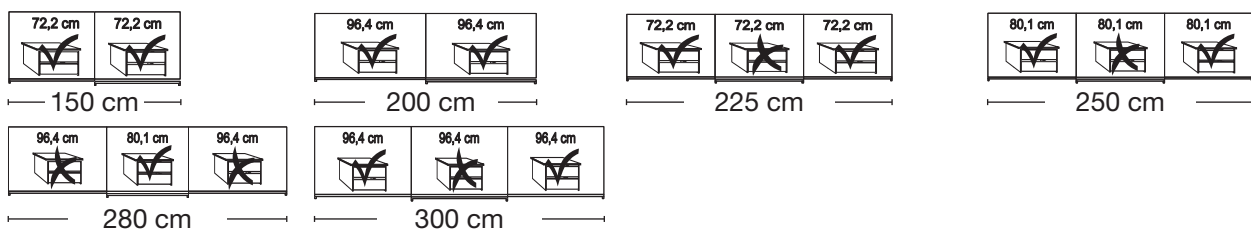

Sales
Promotion

Miami plus.

Independent / non HDI

RETAIL PRICE LIST

valid

01.03.2023-31.08.2023

Sliding-door wardrobes, Height 217 cm
without cornice, handle ledges in chrome

Interior:

2 adjustable shelves, 1 clothes rail

Description	Dimensions cm			Front plain		Front 4 panels	
	W	H	D	Art. no.	GBP	Art. no.	GBP
Glass doors in Champagne and crystal mirrored doors 2 doors 1 mirrored door left 2 doors 1 mirrored door right 2 doors 1 mirrored door left 2 doors 1 mirrored door right 3 doors 1 centred mirrored door 3 doors 1 centred mirrored door 3 doors 1 centred mirrored door 3 doors 1 centred mirrored door	150	217	67	393	1002,-	263	1022,-
	150	217	67	394	1002,-	264	1022,-
	200	217	67	395	1070,-	265	1084,-
	200	217	67	396	1070,-	266	1084,-
	225	217	67	397	1442,-	267	1476,-
	250	217	67	398	1551,-	268	1585,-
	280	217	67	399	1607,-	269	1638,-
	300	217	67	400	1691,-	270	1722,-

No trims on mirrors !

Plinth partition