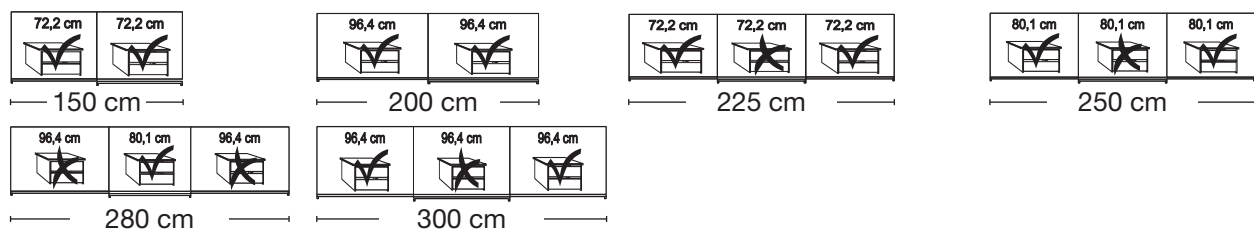

Sales
Promotion

Miami plus.

Independent / non HDI

RETAIL PRICE LIST

valid

01.03.2023-31.08.2023

Sliding-door wardrobes, Height 217 cm
without cornice, handle ledges in chrome

Interior:

2 adjustable shelves, 1 clothes rail

Description	Dimensions cm			Front plain		Front 4 panels			
	W	H	D	Art. no.	GBP	Art. no.	GBP		
Wooden doors in carcase colour, Glass doors in white	2 doors	1 glass door left	150	217	67	232	904,-	186	938,-
	2 doors	1 glass door right	150	217	67	233	904,-	187	938,-
	2 doors	2 glass doors	150	217	67	234	1002,-	188	1036,-
	2 doors	1 glass door left	200	217	67	235	963,-	189	997,-
	2 doors	1 glass door right	200	217	67	236	963,-	190	997,-
	2 doors	2 glass doors	200	217	67	237	1070,-	191	1100,-
	3 doors	1 centre glass door	225	217	67	238	1207,-	192	1257,-
	3 doors	3 glass doors	225	217	67	239	1442,-	193	1492,-
	3 doors	1 centre glass door	250	217	67	240	1271,-	194	1322,-
	3 doors	3 glass doors	250	217	67	580	1551,-	195	1602,-
	3 doors	1 centre glass door	280	217	67	241	1327,-	196	1378,-
	3 doors	3 glass doors	280	217	67	242	1607,-	197	1658,-
	3 doors	1 centre glass door	300	217	67	243	1369,-	198	1420,-
	3 doors	3 glass doors	300	217	67	244	1691,-	199	1742,-

Plinth partition