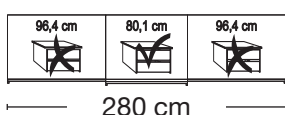

Plinth partition

Sales
Promotion**Miami plus.**

Independent / non HDI

RETAIL PRICE LIST

valid

01.03.2023-31.08.2023

**Sliding-door wardrobes, Height 217 cm
without cornice, handle ledges in chrome****Interior:**

Plinth partition

Sliding-door wardrobes, Height 217 cm without cornice, handle ledges in chrome

Interior:
2 adjustable shelves, 1 clothes rail

Description	Dimensions cm			Front plain		Front 4 panels	
	W	H	D	Art. no.	GBP	Art. no.	GBP
 <p>Glass doors in white and crystal mirrored doors</p> <p>2 doors 1 mirrored door left</p> <p>2 doors 1 mirrored door right</p> <p>2 doors 1 mirrored door left</p> <p>2 doors 1 mirrored door right</p>	150	217	67	276	1002,-	255	1022,-
	150	217	67	277	1002,-	256	1022,-
	200	217	67	278	1070,-	257	1084,-
	200	217	67	279	1070,-	258	1084,-
 <p>3 doors 1 centred mirrored door</p> <p>3 doors 1 centred mirrored door</p> <p>3 doors 1 centred mirrored door</p> <p>3 doors 1 centred mirrored door</p>	225	217	67	280	1442,-	259	1476,-
	250	217	67	281	1551,-	260	1585,-
	280	217	67	282	1607,-	261	1638,-
	300	217	67	283	1691,-	262	1722,-
							