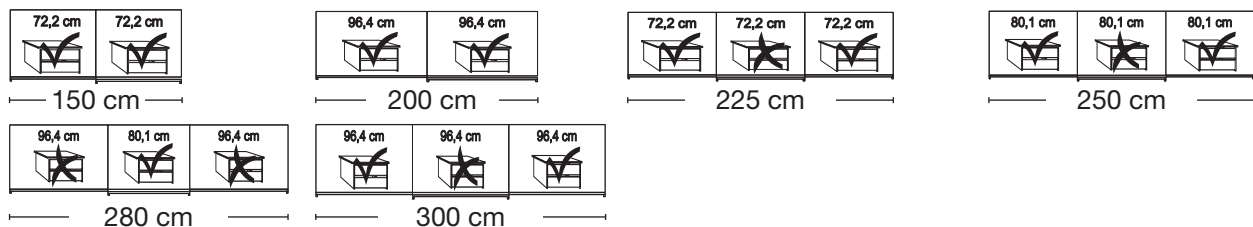

Plinth partition

Sliding-door wardrobes, Height 217 cm without cornice, handle ledges in chrome

Interior:
2 adjustable shelves, 1 clothes rail

Description	Dimensions cm			Front plain		Front 4 panels	
	W	H	D	Art. no.	GBP	Art. no.	GBP
 <p>Glass doors in white and crystal mirrored doors</p> <p>2 doors 1 mirrored door left</p> <p>2 doors 1 mirrored door right</p> <p>2 doors 1 mirrored door left</p> <p>2 doors 1 mirrored door right</p>	150	217	67	276	1002,-	255	1022,-
	150	217	67	277	1002,-	256	1022,-
	200	217	67	278	1070,-	257	1084,-
	200	217	67	279	1070,-	258	1084,-
 <p>3 doors 1 centred mirrored door</p> <p>3 doors 1 centred mirrored door</p> <p>3 doors 1 centred mirrored door</p> <p>3 doors 1 centred mirrored door</p>	225	217	67	280	1442,-	259	1476,-
	250	217	67	281	1551,-	260	1585,-
	280	217	67	282	1607,-	261	1638,-
	300	217	67	283	1691,-	262	1722,-
							

 **No trims on mirrors !**

Plinth partition

Sales
Promotion**Miami plus.**

Independent / non HDI

RETAIL PRICE LIST

valid

01.03.2023-31.08.2023

**Sliding-door wardrobes, Height 217 cm**
without cornice, handle ledges in chrome**Interior:**