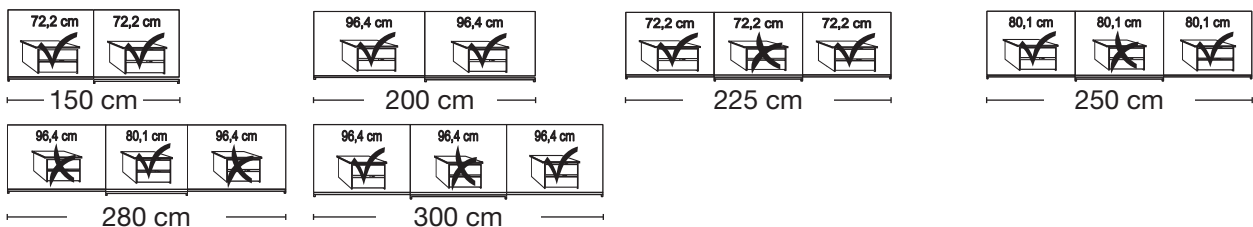

Plinth partition