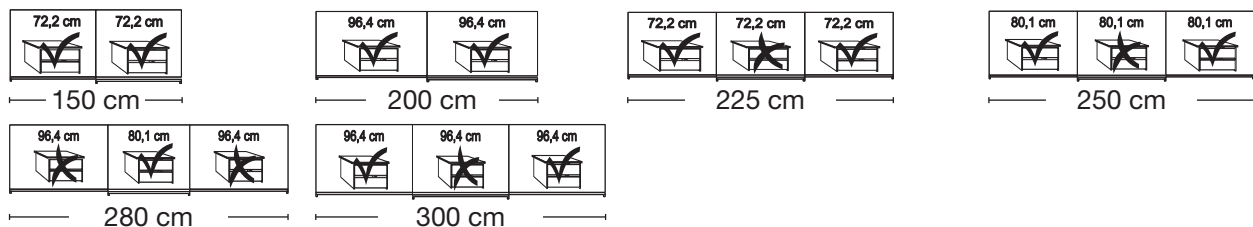

2 adjustable shelves, 1 clothes rail

Description	Dimensions cm			Front plain		Front 4 panels	
	W	H	D	Art. no.	GBP	Art. no.	GBP
 Glass doors in Champagne and crystal mirrored doors 2 doors 1 mirrored door left 2 doors 1 mirrored door right 2 doors 1 mirrored door left 2 doors 1 mirrored door right 3 doors 1 centred mirrored door 3 doors 1 centred mirrored door 3 doors 1 centred mirrored door 3 doors 1 centred mirrored door	150	217	67	393	1002,-	263	1022,-
	150	217	67	394	1002,-	264	1022,-
	200	217	67	395	1070,-	265	1084,-
	200	217	67	396	1070,-	266	1084,-
	225	217	67	397	1442,-	267	1476,-
	250	217	67	398	1551,-	268	1585,-
	280	217	67	399	1607,-	269	1638,-
	300	217	67	400	1691,-	270	1722,-
							
							

**No trims on mirrors !****Plinth partition**

Sliding-door wardrobes, Height 217 cm without cornice, handle ledges in chrome

Interior:
2 adjustable shelves, 1 clothes rail

Description	Dimensions cm			Front plain		Front 4 panels				
	W	H	D	Art. no.	GBP	Art. no.	GBP			
 <p>Glass doors in graphite and crystal mirrored doors</p>	2 doors	1 mirrored door left	150	217	67	505	1002,-	271	1022,-	
	2 doors	1 mirrored door right	150	217	67	506	1002,-	272	1022,-	
	2 doors	1 mirrored door left	200	217	67	507	1070,-	273	1084,-	
	2 doors	1 mirrored door right	200	217	67	508	1070,-	274	1084,-	
	3 doors	1 centred mirrored door	225	217	67	509	1442,-	275	1476,-	
	3 doors	1 centred mirrored door	250	217	67	510	1551,-	284	1585,-	
	3 doors	1 centred mirrored door	280	217	67	511	1607,-	299	1638,-	
	3 doors	1 centred mirrored door	300	217	67	512	1691,-	300	1722,-	
										

No trims on mirrors !

Plinth partition

Sales
Promotion**Miami plus.**

Independent / non HDI

RETAIL PRICE LIST

valid

01.03.2023-31.08.2023

**Sliding-door wardrobes, Height 217 cm**
without cornice, handle ledges in chrome**Interior:**